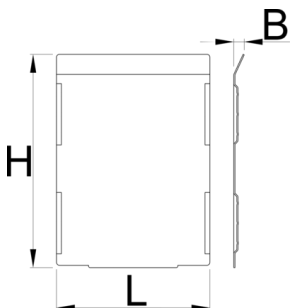

Set of dividers for 991HD big drawer, 5 pieces

991.22HDS

Profiles

L

B

H

628272

100.5

7

139

450

* Images of products are symbolic. All dimensions are in mm, and weight in grams. All listed dimensions may vary in tolerance.

Usage (pictures)