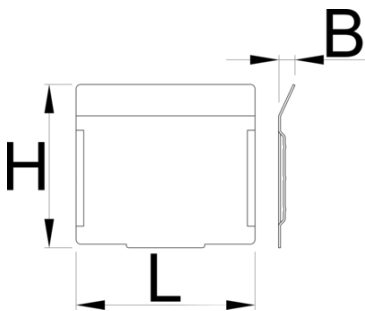

# Set of dividers for 991HD small drawer, 5 pieces

991.11HDS

## Profiles

628267

L

74.7

B

7

H

68

162

\* Images of products are symbolic. All dimensions are in mm, and weight is in grams. All listed dimensions may vary in tolerance.