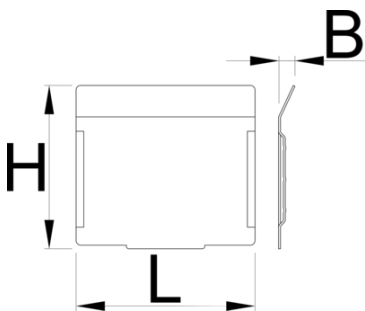

# 991HD小抽屉分割区组，5个一组

991.11HDS

## 配置文件

628267

L

74.7

B

7

H

68

162

\* Images of products are symbolic. All dimensions are in mm, and weight in grams. All listed dimensions may vary in tolerance.

用途 (pictures)