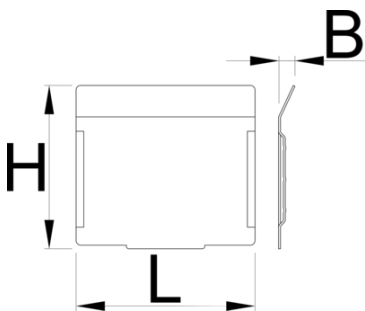

991HD小抽屉分割区组，5个一组

991.11HDS

配置文件

628267

L

74.7

B

7

H

68

162

* Images of products are symbolic. All dimensions are in mm, and weight in grams. All listed dimensions may vary in tolerance.

用途 (pictures)