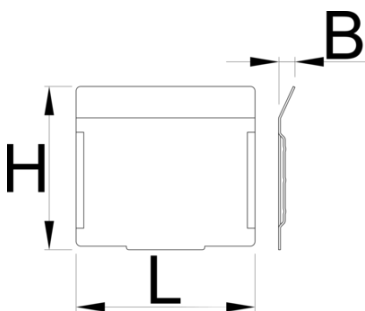

Set of dividers for 991HD small drawer, 5 pieces

991.11HDS

Profiles

628267

L

74.7

B

7

H

68

162

* Images of products are symbolic. All dimensions are in mm, and weight in grams. All listed dimensions may vary in tolerance.

Usage (pictures)