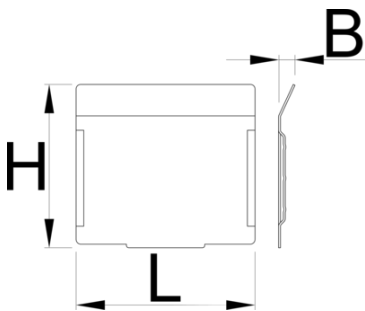

Set of dividers for 991HD small drawer, 5 pieces

991.11HDS

Profiles

628267

L

74.7

B

7

H

68

162

* Images of products are symbolic. All dimensions are in mm, and weight in grams. All listed dimensions may vary in tolerance.

Usage (pictures)