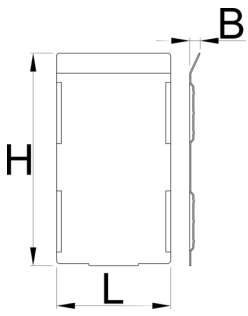

911HD 대형 서랍용 디바이더 세트, 5개

991.21HDS

프로파일

	L	B	H	
628271	74.4	7	139	332

* Images of products are symbolic. All dimensions are in mm, and weight in grams. All listed dimensions may vary in tolerance.

사용법 (사진)