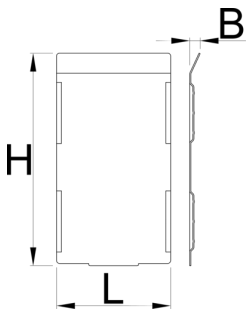

# Set of dividers for 991HD big drawer, 5 pieces

991.21HDS

Profiles

---

	L	B	H	
628271	74.4	7	139	332

\* Images of products are symbolic. All dimensions are in mm, and weight in grams. All listed dimensions may vary in tolerance.

### Usage (pictures)