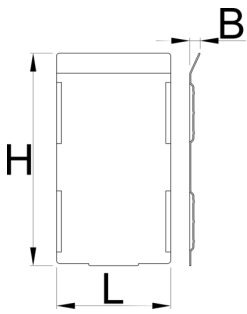

# Set of dividers for 991HD big drawer, 5 pieces

991.21HDS

Profiles

---

	L	B	H	
628271	74.4	7	139	332

\* Images of products are symbolic. All dimensions are in mm, and weight in grams. All listed dimensions may vary in tolerance.

### Usage (pictures)