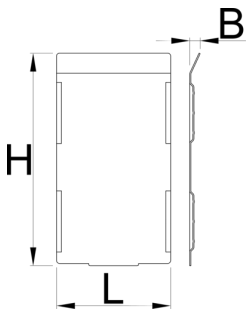

Set of dividers for 991HD big drawer, 5 pieces

991.21HDS

Profiles

	L	B	H	
628271	74.4	7	139	332

* Images of products are symbolic. All dimensions are in mm, and weight in grams. All listed dimensions may vary in tolerance.

Usage (pictures)