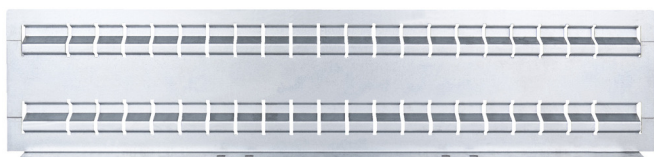

# Set of partitions for 991HD big drawer, 3 pieces

991.2HDS

## Usage

L

B

H

628270

596

28

134