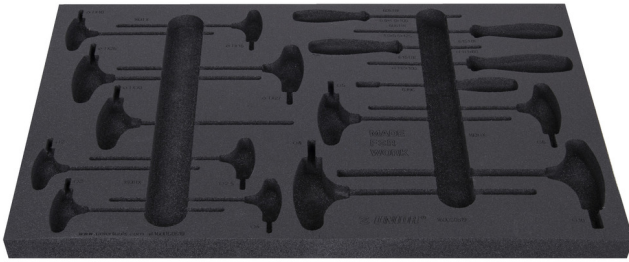

SOS tool tray for 1600SOS19

v1600SOS19

629210

L

564

B

364

H

30

138

* Images of products are symbolic. All dimensions are in mm, and weight in grams. All listed dimensions may vary in tolerance.