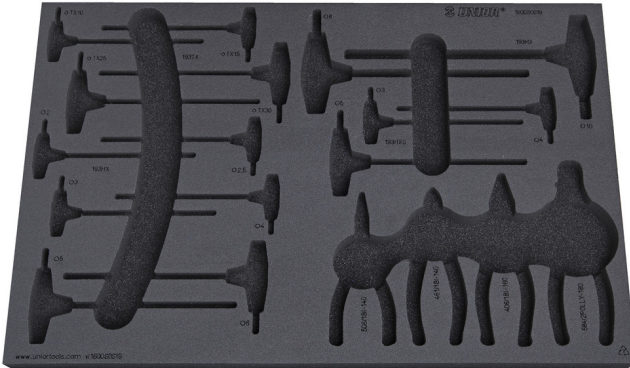

SOS tool tray for 1600SOS19

vl1600SOS19

627171

L

564

B

364

H