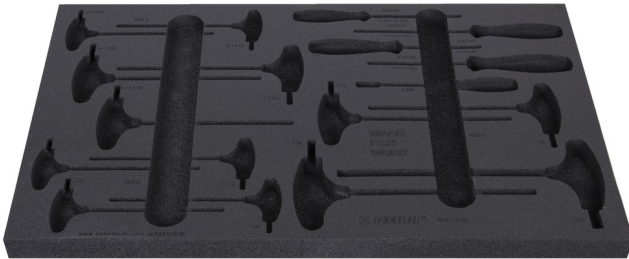

# SOS tool tray for 1600SOS19

v1600SOS19

629210

L

564

B

364

H

30

138

\* Images of products are symbolic. All dimensions are in mm, and weight in grams. All listed dimensions may vary in tolerance.