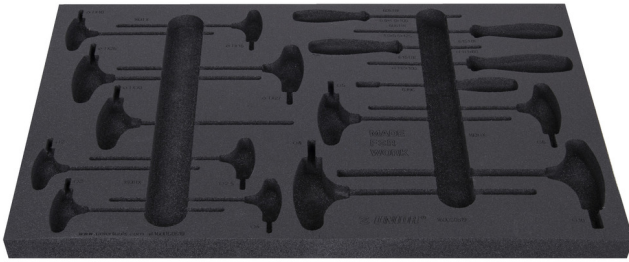

搭配救援工具1600SOS19 救援工具托盘

v1600SOS19

629210

L

564

B

364

H

30

138

* Images of products are symbolic. All dimensions are in mm, and weight in grams. All listed dimensions may vary in tolerance.