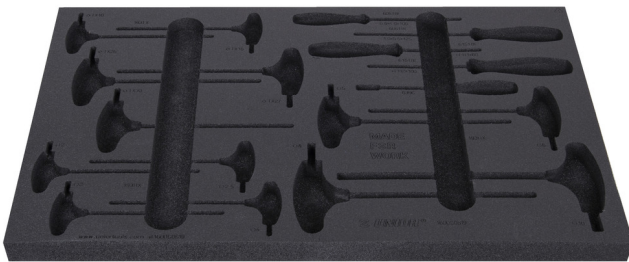

搭配救援工具1600SOS19 救援工具托盘

v1600SOS19

629210

L

564

B

364

H

30

138

* Images of products are symbolic. All dimensions are in mm, and weight in grams. All listed dimensions may vary in tolerance.