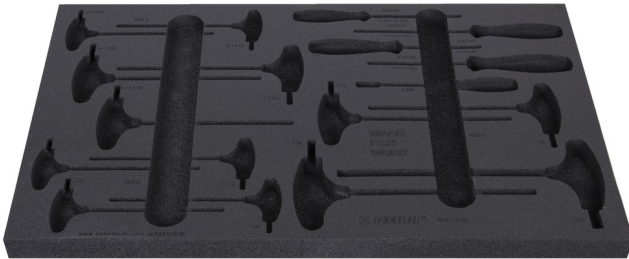

SOS tool tray for 1600SOS19

v1600SOS19

629210

L

564

B

364

H

30

138

* Images of products are symbolic. All dimensions are in mm, and weight in grams. All listed dimensions may vary in tolerance.