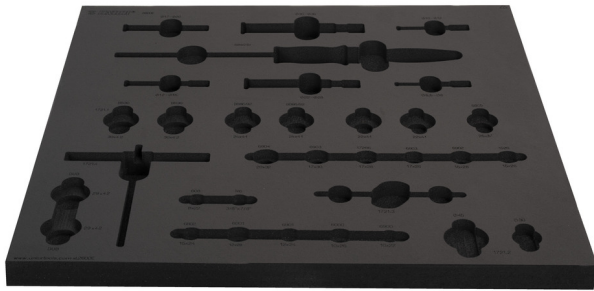

# Empty tray for SET-2600E

VI-2600E

## Profiles

---

628120

250

\* Images of products are symbolic. All dimensions are in mm, and weight in grams. All listed dimensions may vary in tolerance.