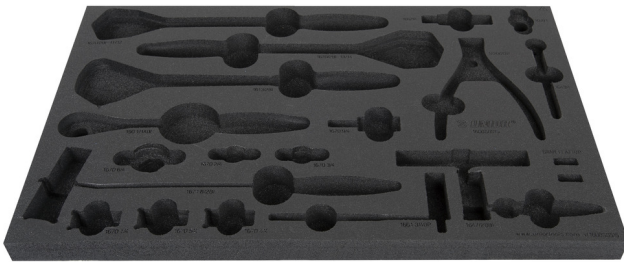

# SOS tool tray for 1600SOS17

v1600SOS17

## 프로파일

	<b>L</b>	<b>B</b>	<b>H</b>	
629206	564	364	30	126

\* Images of products are symbolic. All dimensions are in mm, and weight in grams. All listed dimensions may vary in tolerance.