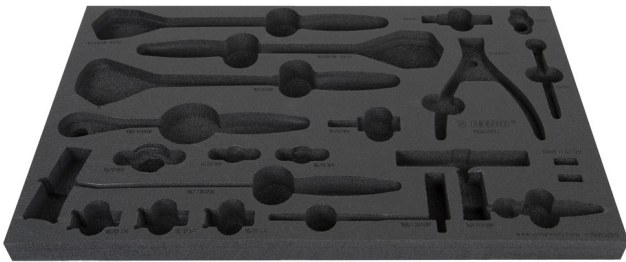

# SOS tool tray for 1600SOS17

v1600SOS17

## 프로파일

	<b>L</b>	<b>B</b>	<b>H</b>	
629206	564	364	30	126

\* Images of products are symbolic. All dimensions are in mm, and weight in grams. All listed dimensions may vary in tolerance.