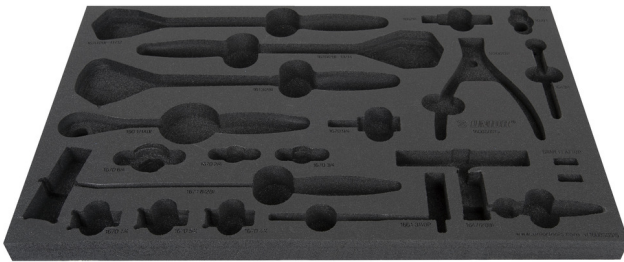

# SOS tool tray for 1600SOS17

v1600SOS17

## Profiles

---

	<b>L</b>	<b>B</b>	<b>H</b>	
629206	564	364	30	126

\* Images of products are symbolic. All dimensions are in mm, and weight in grams. All listed dimensions may vary in tolerance.