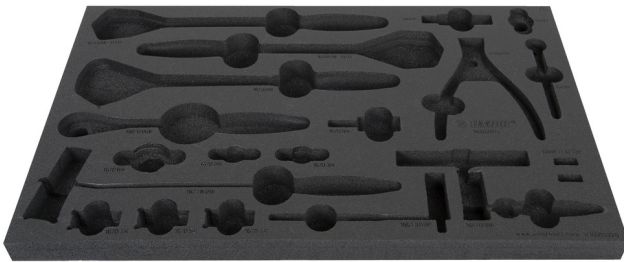

SOS tool tray for 1600SOS17

v1600SOS17

Profiles

	L	B	H	
629206	564	364	30	126

* Images of products are symbolic. All dimensions are in mm, and weight in grams. All listed dimensions may vary in tolerance.