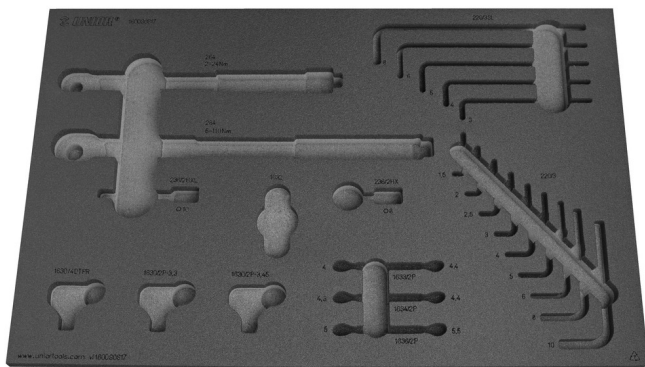

# SOS tool tray for 1600SOS17

vi1600SOS17

## Profiles

[\(/al/support/waranty\).](#)

627167

L

564

B

364

H