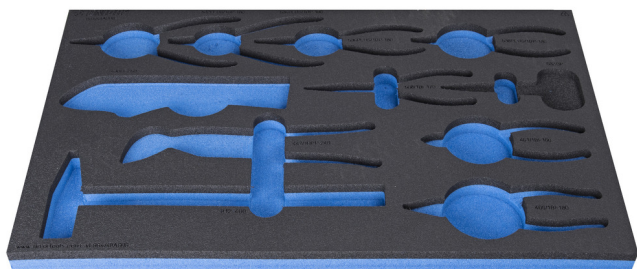

# SOS tool tray for 964/48ASOS

VI964/48ASOS

## Profile

## Caracteristicile produsului

- material: spuma polietilena de joasa densitate
- Tool tray dimension: 564 x 364 x 30 mm
- Compatible with drawers of Eurostyle, Eurovision, Euromotion, Europlus and Hercules (front drawers) line

626817

L

564

B

364

H

30

136