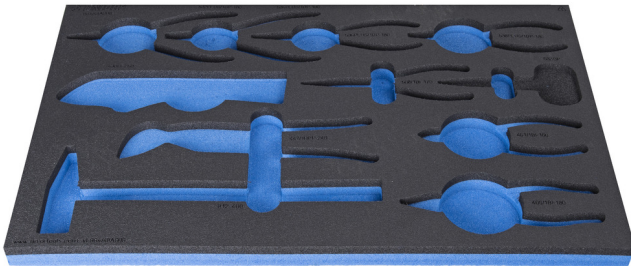

# SOS tool tray for 964/48ASOS

VI964/48ASOS

## Product attributen

- materiaal: polyethyleenschuim met lage dichtheid
- Tool tray dimension: 564 x 364 x 30 mm
- Compatible with drawers of Eurostyle, Eurovision, Euromotion, Europlus and Hercules (front drawers) line

626817

L

564

B

364

H

30

136