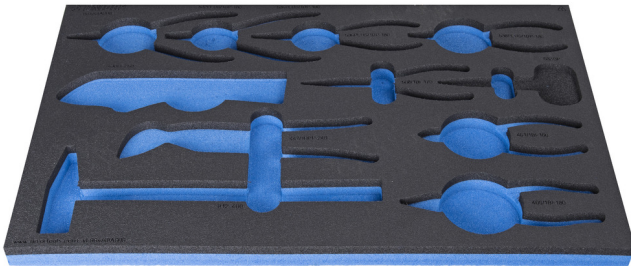

SOS tool tray for 964/48ASOS

VI964/48ASOS

프로파일

제품 특징

- material: low density polyethylene foam
- Tool tray dimension: 564 x 364 x 30 mm
- Compatible with drawers of Eurostyle, Eurovision, Europlus and Hercules (front drawers) line

626817

L

564

B

364

H

30

136

* Images of products are symbolic. All dimensions are in mm, and weight in grams. All listed dimensions may vary in tolerance.