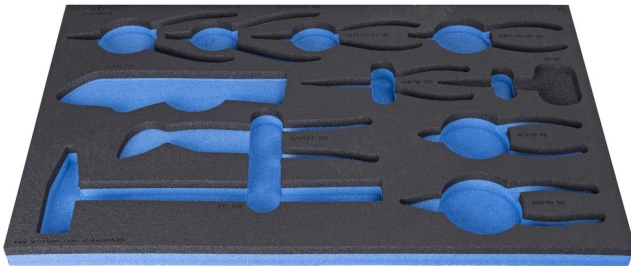

SOS tool tray for 964/48ASOS

VI964/48ASOS

프로파일

제품 특징

- material: low density polyethylene foam
- Tool tray dimension: 564 x 364 x 30 mm
- Compatible with drawers of Eurostyle, Eurovision, Euromotion, Europlus and Hercules (front drawers) line

626817

L

564

B

364

H

30

136

* Images of products are symbolic. All dimensions are in mm, and weight is in grams. All listed dimensions may vary in tolerance.