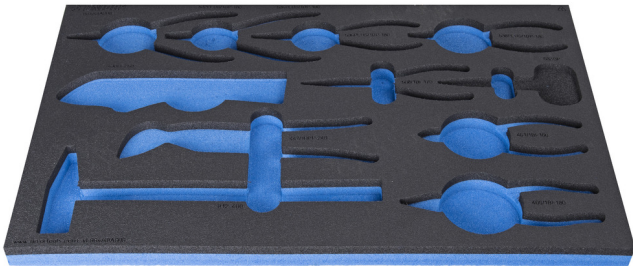

SOS tool tray for 964/48ASOS

VI964/48ASOS

프로파일

제품 특징

- material: low density polyethylene foam
- Tool tray dimension: 564 x 364 x 30 mm
- Compatible with drawers of Eurostyle, Eurovision, Euromotion, Europlus and Hercules (front drawers) line

626817

L

564

B

364

H

30

136

* Images of products are symbolic. All dimensions are in mm, and weight in grams. All listed dimensions may vary in tolerance.