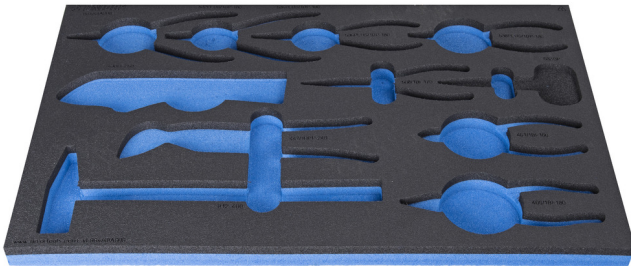

# SOS tool tray for 964/48ASOS

VI964/48ASOS

## 제품 특징

- material: low density polyethylene foam
- Tool tray dimension: 564 x 364 x 30 mm
- Compatible with drawers of Eurostyle, Eurovision, Euromotion, Europlus and Hercules (front drawers) line

626817

L

564

B

364

H

30

136

\* Images of products are symbolic. All dimensions are in mm, and weight in grams. All listed dimensions may vary in tolerance.