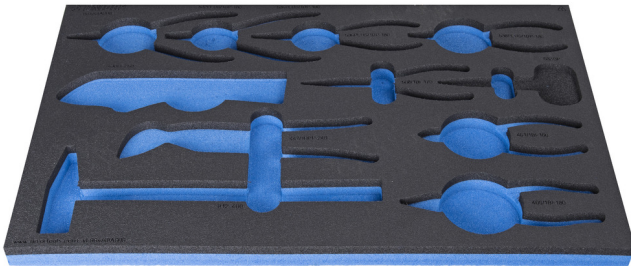

# SOS tool tray for 964/48ASOS

VI964/48ASOS

## Profiles

## Product features

- material: low density polyethylene foam
- Tool tray dimension: 564 x 364 x 30 mm
- Compatible with drawers of Eurostyle, Eurovision, Euromotion, Europlus and Hercules (front drawers) line

626817

L

564

B

364

H

30

136