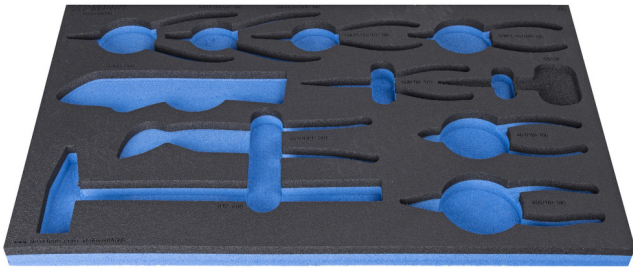

SOS tool tray for 964/48ASOS

VI964/48ASOS

配置文件

产品属性

- 材料：低密度聚乙烯泡沫
- Tool tray dimension: 564 x 364 x 30 mm
- Compatible with drawers of Eurostyle, Eurovision, Europlus and Hercules (front drawers) line

626817

L

564

B

364

H

30

136

* Images of products are symbolic. All dimensions are in mm, and weight in grams. All listed dimensions may vary in tolerance.