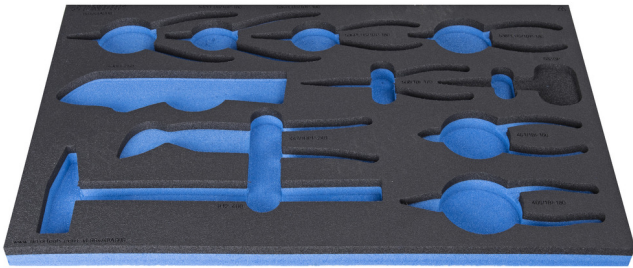

# SOS tool tray for 964/48ASOS

VI964/48ASOS

## 产品属性

- 材料：低密度聚乙烯泡沫
- Tool tray dimension: 564 x 364 x 30 mm
- Compatible with drawers of Eurostyle, Eurovision, Euromotion, Europlus and Hercules (front drawers) line

626817

L

564

B

364

H