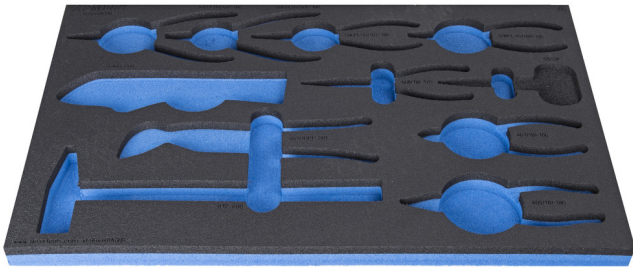

SOS tool tray for 964/48ASOS

VI964/48ASOS

配置文件

产品属性

- 材料：低密度聚乙烯泡沫
- Tool tray dimension: 564 x 364 x 30 mm
- Compatible with drawers of Eurostyle, Eurovision, Euromotion, Europlus and Hercules (front drawers) line

626817

L

564

B

364

H

30

136

* Images of products are symbolic. All dimensions are in mm, and weight in grams. All listed dimensions may vary in tolerance.