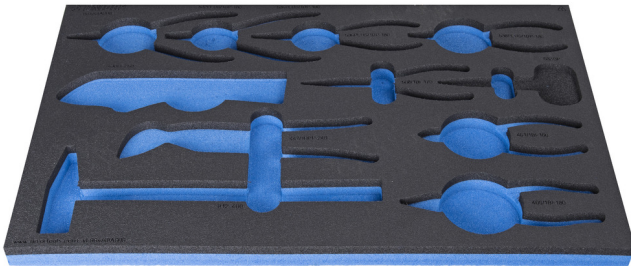

# SOS tool tray for 964/48ASOS

VI964/48ASOS

## Product attributen

- material: low density polyethylene foam
- Tool tray dimension: 564 x 364 x 30 mm
- Compatible with drawers of Eurostyle, Eurovision, Europlus and Hercules (front drawers) line

940E  
940EV  
920PLUS

3/3

564 x 364 x 30

626817

L

564

B

364

H