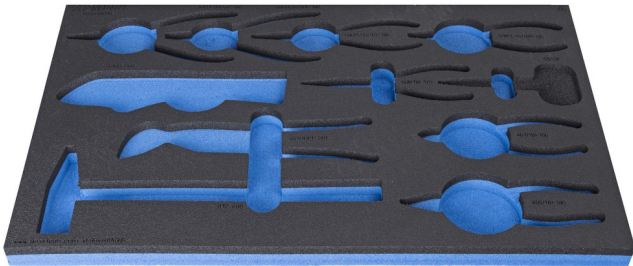

SOS tool tray for 964/48ASOS

VI964/48ASOS

Profiles

Product features

- material: low density polyethylene foam
- Tool tray dimension: 564 x 364 x 30 mm
- Compatible with drawers of Eurostyle, Eurovision, Euromotion, Europlus and Hercules (front drawers) line

626817

L

564

B

364

H

30

136

* Images of products are symbolic. All dimensions are in mm, and weight in grams. All listed dimensions may vary in tolerance.