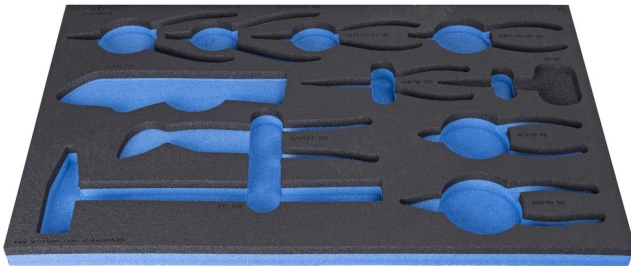

SOS tool tray for 964/48ASOS

VI964/48ASOS

Profiles

Product features

- material: low density polyethylene foam
- Tool tray dimension: 564 x 364 x 30 mm
- Compatible with drawers of Eurostyle, Eurovision, Euromotion, Europlus and Hercules (front drawers) line

626817

L

564

B

364

H

30

136

* Images of products are symbolic. All dimensions are in mm, and weight is in grams. All listed dimensions may vary in tolerance.