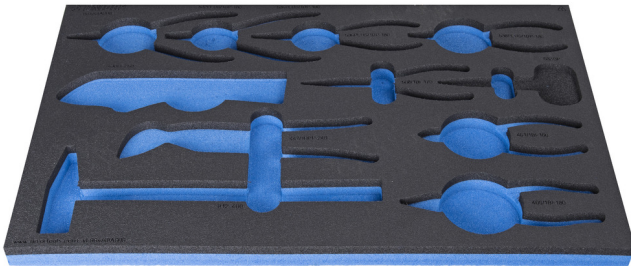

SOS tool tray for 964/48ASOS

VI964/48ASOS

Profiles

Product features

- material: low density polyethylene foam
- Tool tray dimension: 564 x 364 x 30 mm
- Compatible with drawers of Eurostyle, Eurovision, Europlus and Hercules (front drawers) line

626817

L

564

B

364

H

30

136

* Images of products are symbolic. All dimensions are in mm, and weight in grams. All listed dimensions may vary in tolerance.