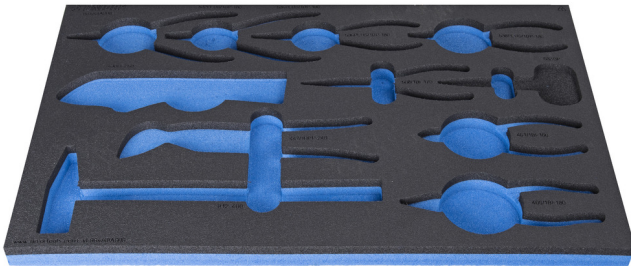

SOS tool tray for 964/48ASOS

VI964/48ASOS

Profiles

Product features

- material: low density polyethylene foam
- Tool tray dimension: 564 x 364 x 30 mm
- Compatible with drawers of Eurostyle, Eurovision, Euromotion, Europlus and Hercules (front drawers) line

626817

L

564

B

364

H

30

136

* Images of products are symbolic. All dimensions are in mm, and weight in grams. All listed dimensions may vary in tolerance.