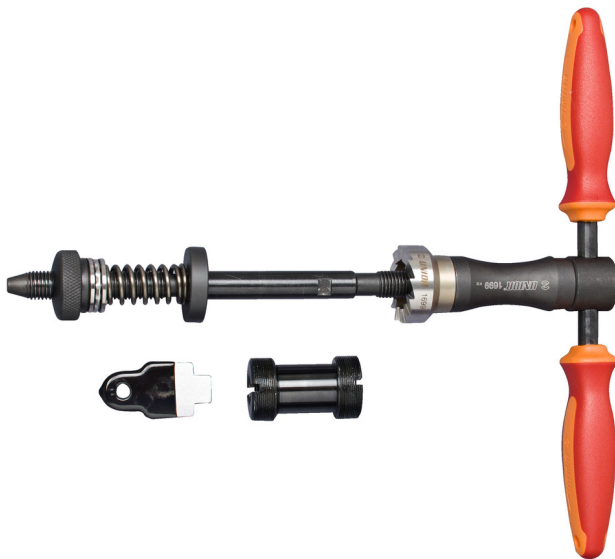

Sfondi mjet i përpunimit për bosht të përzënë

1699-US

Profiles

Product features

- Easy to use
- Tool is used to restore or prepare the surface of bottom bracket shell
- Magnetic handle eases assembly of the tool
- ergonomik detyrë e rëndë komponent të dyfishtë të trajtojë
- Precision manufactured tool
- Reamer frame guide BSA 1699.4BSA with tool 1699.5/4P

Grupi i përmban: