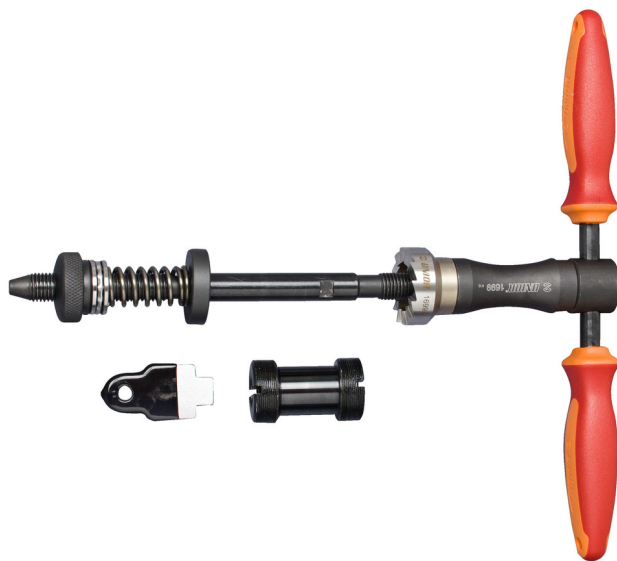

Sfondi mjet i përpunimit për bosht të përzënë

1699-US

Profiles

Product features

- Easy to use
- Tool is used to restore or prepare the surface of bottom bracket shell
- Magnetic handle eases assembly of the tool
- ergonomik detyrë e rëndë komponent të dyfishtë të trajtojë
- Precision manufactured tool
- Reamer frame guide BSA 1699.4BSA with tool 1699.5/4P

Grupi i përmban: