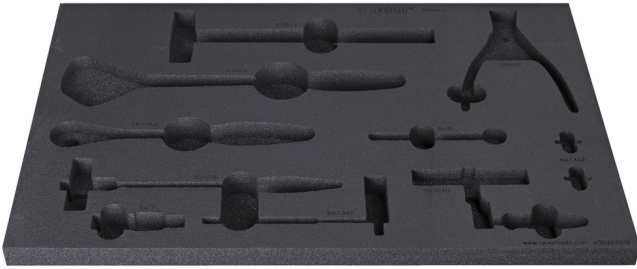

# SOS tool tray for 1600SOS13

vi1600SOS13

627159

L

564

B

364

H