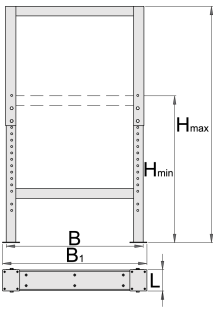

## 제품 특징

- 재질: 고급 판금
- Qualicoat 품질 표준의 친환경 색상으로 코팅

Barcode	L	B	B1	H↓	H↑	Weight
626630	100	650	680	690	1110	11800

\* Images of products are symbolic. All dimensions are in mm, and weight is in grams. All listed dimensions may vary in tolerance.