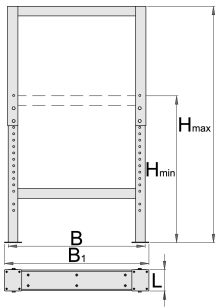

## 제품 특징

- 재질: 고급 판금
- Qualicoat 품질 표준의 친환경 색상으로 코팅

Barcode	L	B	B1	H↓	H↑	Weight
626630	100	650	680	690	1110	11800

\* Images of products are symbolic. All dimensions are in mm, and weight in grams. All listed dimensions may vary in tolerance.