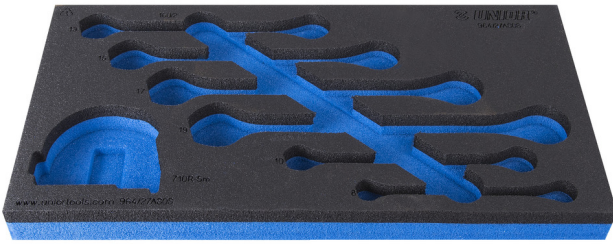

SOS tool tray for 964/27ASOS

VI964/27ASOS

配置文件

产品属性

- 材料：低密度聚乙烯泡沫
- Tool tray dimension: 188 x 364 x 30 mm
- Compatible with drawers of Eurostyle, Eurovision, Euromotion, Europlus and Hercules (front drawers) line

625733

L

188

B

364

H

30

44

* Images of products are symbolic. All dimensions are in mm, and weight in grams. All listed dimensions may vary in tolerance.