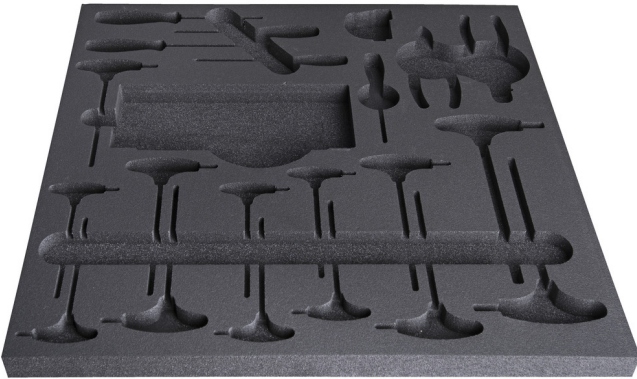

# Empty tray for SET1-2600AC

v11-2600AC

## Profiles

---

	L	B	H	
628633	560	570	40	206

\* Images of products are symbolic. All dimensions are in mm, and weight in grams. All listed dimensions may vary in tolerance.