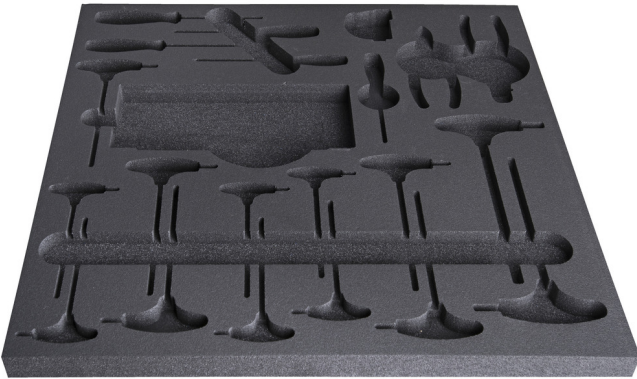

Empty tray for SET1-2600AC

v11-2600AC

Profiles

L

B

H

* Images of products are symbolic. All dimensions are in mm, and weight is in grams. All listed dimensions may vary in tolerance.