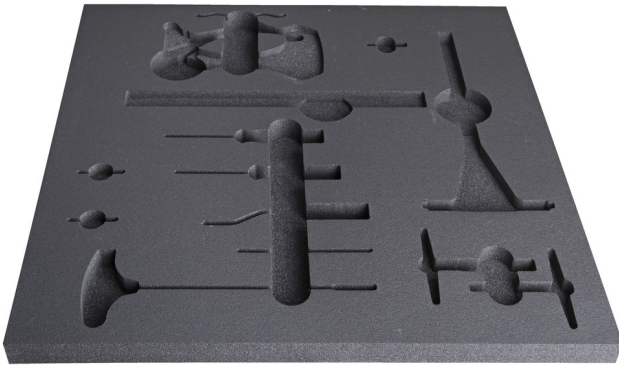

Empty tray for SET1-2600C

v11-2600C

Profiles

L

B

H

* Images of products are symbolic. All dimensions are in mm, and weight is in grams. All listed dimensions may vary in tolerance.