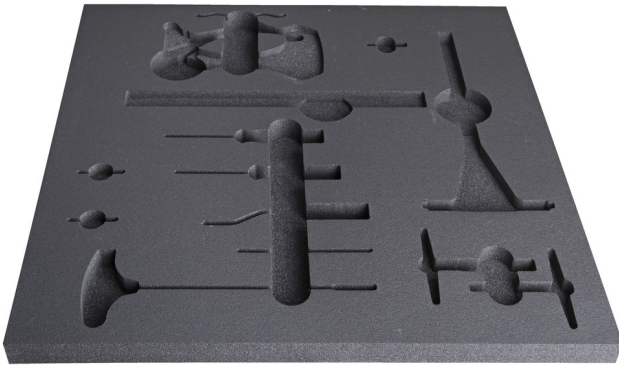

搭配工具组SET1-2600C 空托盘

v11-2600C

配置文件

L

B

H

* Images of products are symbolic. All dimensions are in mm, and weight is in grams. All listed dimensions may vary in tolerance.