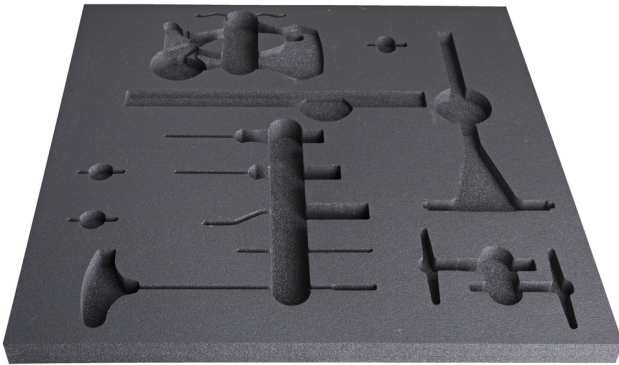

搭配工具组SET1-2600C 空托盘

v11-2600C

配置文件

	L	B	H	
628652	560	570	40	238

* Images of products are symbolic. All dimensions are in mm, and weight in grams. All listed dimensions may vary in tolerance.