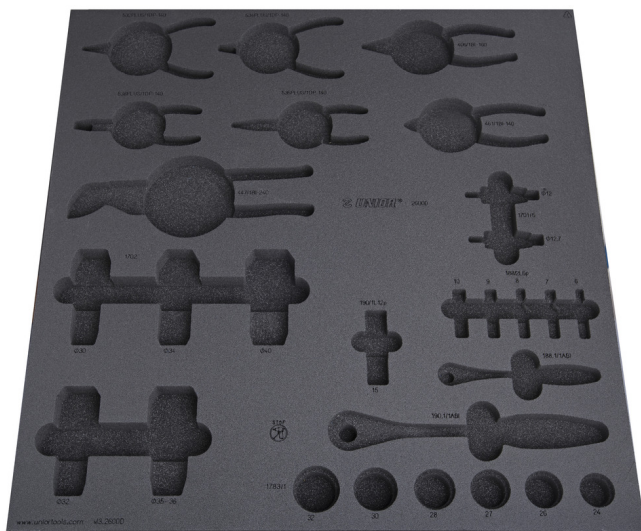

Empty tray for SET3-2600D

v13-2600D

625478

L

562

B

570

H