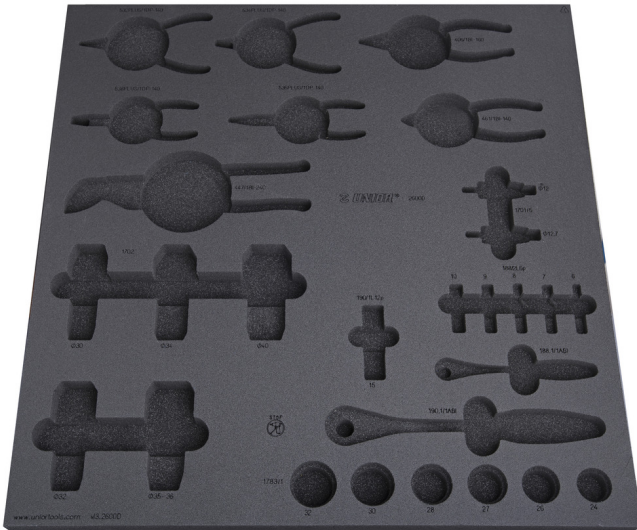

# Empty tray for SET3-2600D

v13-2600D

625478

L

562

B

570

H