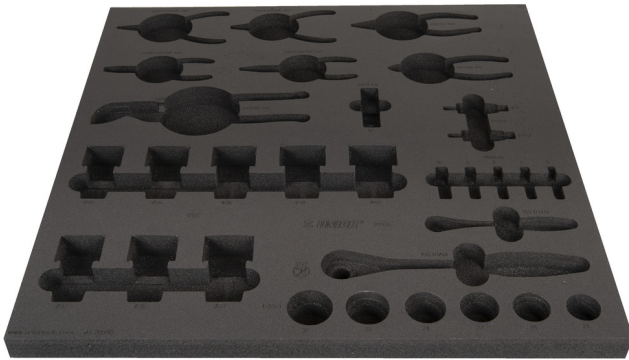

# Empty tray for SET3-2600D

v13-2600D

## Profiles

---

	L	B	H	
629853	560	570	40	201

\* Images of products are symbolic. All dimensions are in mm, and weight in grams. All listed dimensions may vary in tolerance.