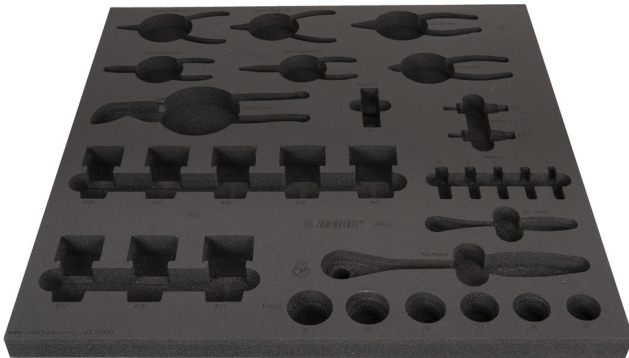

# Empty tray for SET3-2600D

v13-2600D

## Profiles

---

	L	B	H	
629853	560	570	40	201

\* Images of products are symbolic. All dimensions are in mm, and weight is in grams. All listed dimensions may vary in tolerance.