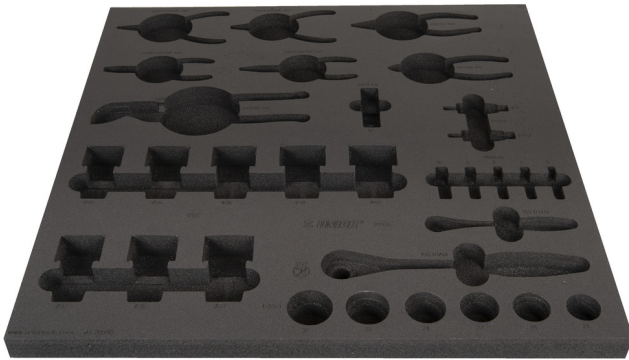

# Empty tray for SET3-2600D

v13-2600D

## Profiles

---

	L	B	H	
625478	562	570	40	225

\* Images of products are symbolic. All dimensions are in mm, and weight in grams. All listed dimensions may vary in tolerance.