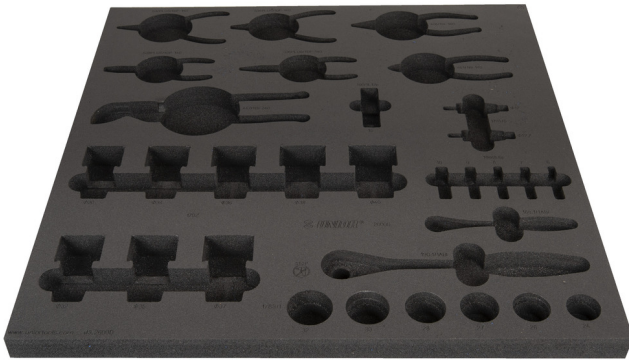

# Empty tray for SET3-2600D

v13-2600D

## Profiles

	L	B	H	
625478	562	570	40	225

\* Images of products are symbolic. All dimensions are in mm, and weight in grams. All listed dimensions may vary in tolerance.