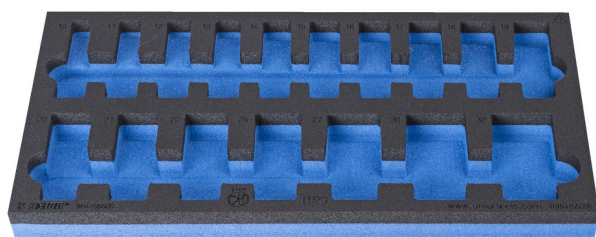

# SOS tool tray for 964/55SOS

vI964/55SOS

## Profile

## Caracteristicile produsului

- material: spuma polietilena de joasa densitate
- Tool tray dimension: 188 x 364 x 30 mm
- Compatible with drawers of Eurostyle, Eurovision, Euromotion, Europlus and Hercules (front drawers) line

625333

L

188

B

364

H

30

30