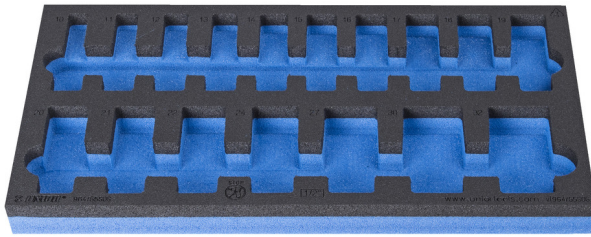

SOS tool tray for 964/55SOS

vI964/55SOS

프로파일

제품 특징

- material: low density polyethylene foam
- Tool tray dimension: 188 x 364 x 30 mm
- Compatible with drawers of Eurostyle, Eurovision, Euromotion, Europlus and Hercules (front drawers) line

625333

L

188

B

364

H

30

30

* Images of products are symbolic. All dimensions are in mm, and weight in grams. All listed dimensions may vary in tolerance.