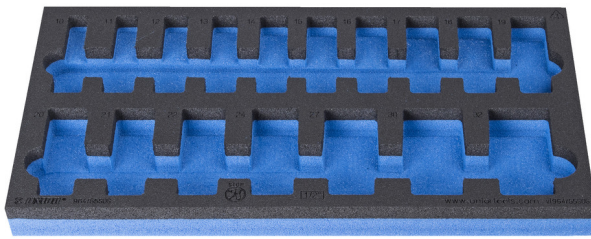

SOS tool tray for 964/55SOS

vI964/55SOS

프로파일

제품 특징

- material: low density polyethylene foam
- Tool tray dimension: 188 x 364 x 30 mm
- Compatible with drawers of Eurostyle, Eurovision, Euromotion, Europlus and Hercules (front drawers) line

625333

L

188

B

364

H

30

30