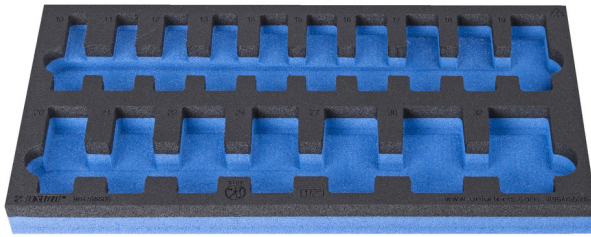

# SOS tool tray for 964/55SOS

VI964/55SOS

## 제품 특징

- material: low density polyethylene foam
- Tool tray dimension: 188 x 364 x 30 mm
- Compatible with drawers of Eurostyle, Eurovision, Europlus and Hercules (front drawers) line

625333

L

188

B

364

H