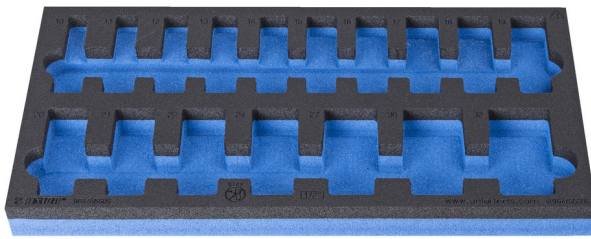

# SOS tool tray for 964/55SOS

vI964/55SOS

## 제품 특징

- material: low density polyethylene foam
- Tool tray dimension: 188 x 364 x 30 mm
- Compatible with drawers of Eurostyle, Eurovision, Euromotion, Europlus and Hercules (front drawers) line

625333

L

188

B

364

H

30

30

\* Images of products are symbolic. All dimensions are in mm, and weight in grams. All listed dimensions may vary in tolerance.