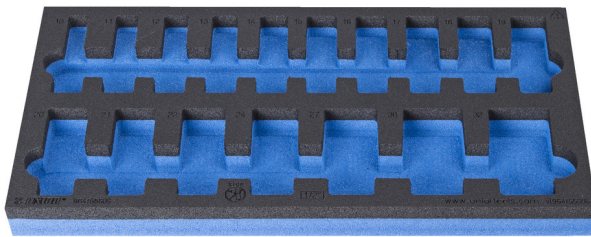

SOS tool tray for 964/55SOS

vI964/55SOS

Profiles

Product features

- material: low density polyethylene foam
- Tool tray dimension: 188 x 364 x 30 mm
- Compatible with drawers of Eurostyle, Eurovision, Europlus and Hercules (front drawers) line

625333

L

188

B

364

H

30

30

* Images of products are symbolic. All dimensions are in mm, and weight in grams. All listed dimensions may vary in tolerance.