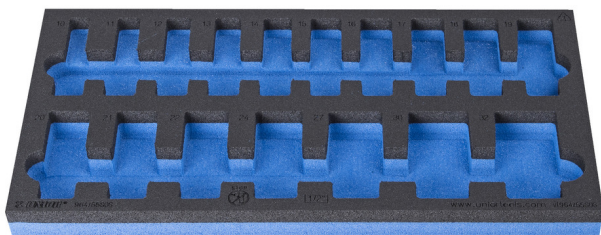

SOS tool tray for 964/55SOS

vi964/55SOS

Profiles

[\(/eng/support/warranty\)](#)

Product features

- material: low density polyethylene foam
- Tool tray dimension: 188 x 364 x 30 mm
- Compatible with drawers of Eurostyle, Eurovision, Europlus and Hercules (front drawers) line