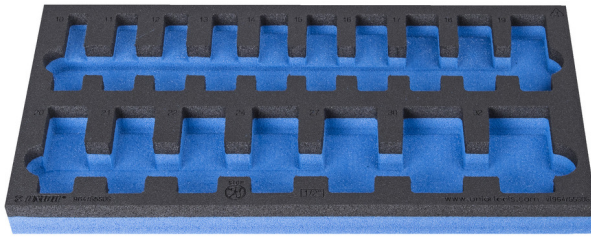

# SOS tool tray for 964/55SOS

vI964/55SOS

## Product features

- material: low density polyethylene foam
- Tool tray dimension: 188 x 364 x 30 mm
- Compatible with drawers of Eurostyle, Eurovision, Euromotion, Europlus and Hercules (front drawers) line

625333

L

188

B

364

H

30

30