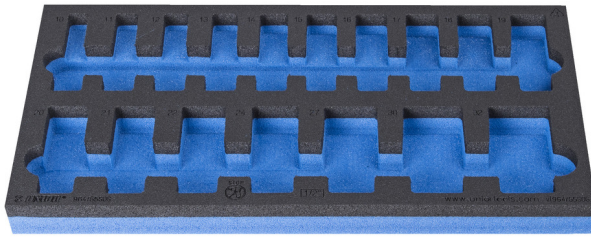

SOS tool tray for 964/55SOS

vl964/55SOS

配置文件

产品属性

- 材料：低密度聚乙烯泡沫
- Tool tray dimension: 188 x 364 x 30 mm
- Compatible with drawers of Eurostyle, Eurovision, Euromotion, Europlus and Hercules (front drawers) line

625333

L

188

B

364

H

30

30

* Images of products are symbolic. All dimensions are in mm, and weight is in grams. All listed dimensions may vary in tolerance.