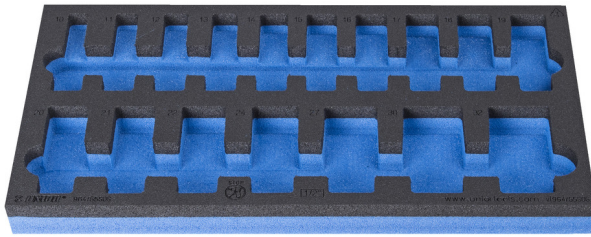

SOS tool tray for 964/55SOS

VI964/55SOS

配置文件

产品属性

- 材料：低密度聚乙烯泡沫
- Tool tray dimension: 188 x 364 x 30 mm
- Compatible with drawers of Eurostyle, Eurovision, Europlus and Hercules (front drawers) line

625333

L

188

B

364

H

30

30

* Images of products are symbolic. All dimensions are in mm, and weight in grams. All listed dimensions may vary in tolerance.