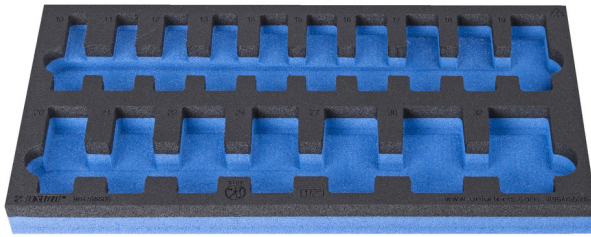

# SOS tool tray for 964/55SOS

vI964/55SOS

## 产品属性

- 材料：低密度聚乙烯泡沫
- Tool tray dimension: 188 x 364 x 30 mm
- Compatible with drawers of Eurostyle, Eurovision, Euromotion, Europlus and Hercules (front drawers) line

625333

L

188

B

364

H