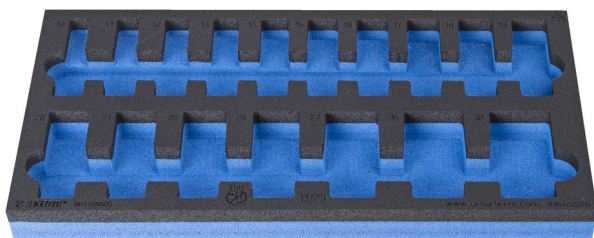

# SOS tool tray for 964/55SOS

vI964/55SOS

## Atributi proizvoda

- materijal: polietilenska pjena male gustoće
- Tool tray dimension: 188 x 364 x 30 mm
- Compatible with drawers of Eurostyle, Eurovision, Euromotion, Europlus and Hercules (front drawers) line

625333

L

188

B

364

H

30

30