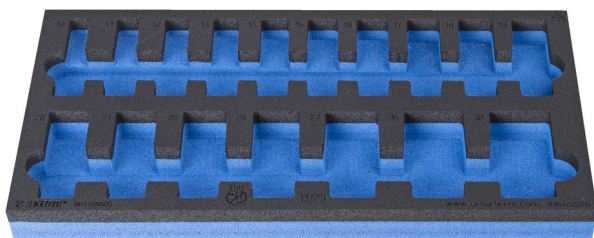

# SOS tool tray for 964/55SOS

vI964/55SOS

## Atributi proizvoda

- materijal: polietilenska pjena male gustoće
- Tool tray dimension: 188 x 364 x 30 mm
- Compatible with drawers of Eurostyle, Eurovision, Europlus and Hercules (front drawers) line

625333

L

188

B

364

H

30

30