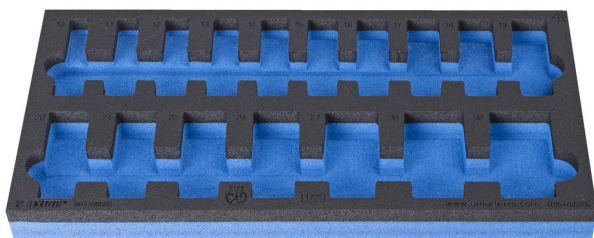

# SOS tool tray for 964/55SOS

VI964/55SOS

## Atributi proizvoda

- materijal: polietilenska pjena male gustoće
- Tool tray dimension: 188 x 364 x 30 mm
- Compatible with drawers of Eurostyle, Eurovision, Euromotion, Europlus and Hercules (front drawers) line

625333

L

188

B

364

H

30

30