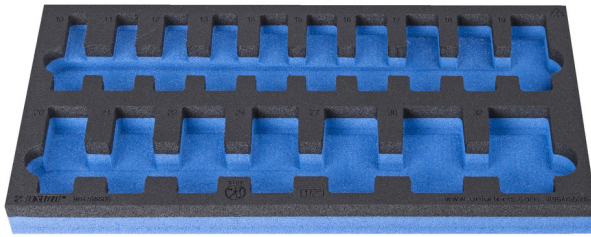

# SOS tool tray for 964/55SOS

vi964/55SOS

## Product attributen

- material: low density polyethylene foam
- Tool tray dimension: 188 x 364 x 30 mm
- Compatible with drawers of Eurostyle, Eurovision, Euromotion, Europlus and Hercules (front drawers) line

625333

L

188

B

364

H

30

30