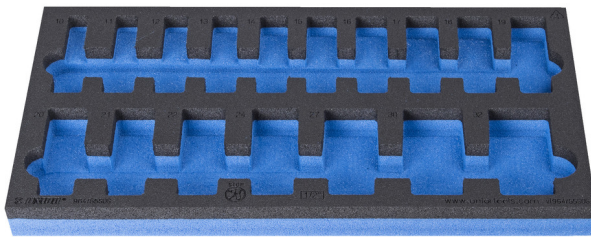

SOS tool tray for 964/55SOS

VI964/55SOS

Profiles

Product features

- material: low density polyethylene foam
- Tool tray dimension: 188 x 364 x 30 mm
- Compatible with drawers of Eurostyle, Eurovision, Europlus and Hercules (front drawers) line

625333

L

188

B

364

H

30

30

* Images of products are symbolic. All dimensions are in mm, and weight in grams. All listed dimensions may vary in tolerance.