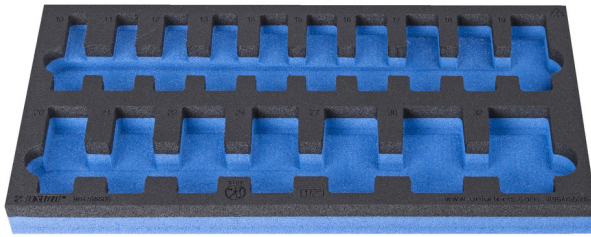

SOS tool tray for 964/55SOS

vI964/55SOS

Profiles

Product features

- material: low density polyethylene foam
- Tool tray dimension: 188 x 364 x 30 mm
- Compatible with drawers of Eurostyle, Eurovision, Euromotion, Europlus and Hercules (front drawers) line

625333

L

188

B

364

H

30

30

* Images of products are symbolic. All dimensions are in mm, and weight in grams. All listed dimensions may vary in tolerance.