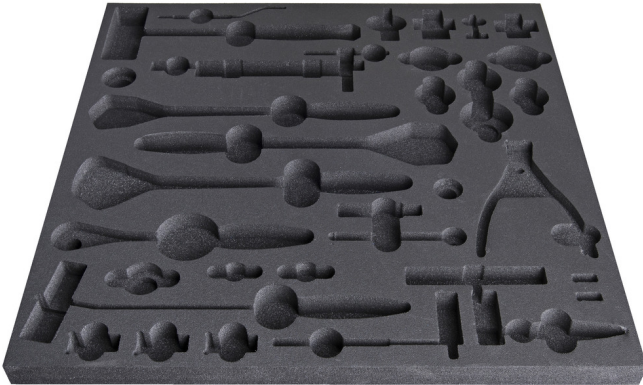

# Empty tray for SET2-2600AC

v12-2600AC

628634

L

NEW

560

B

570

H

40

200