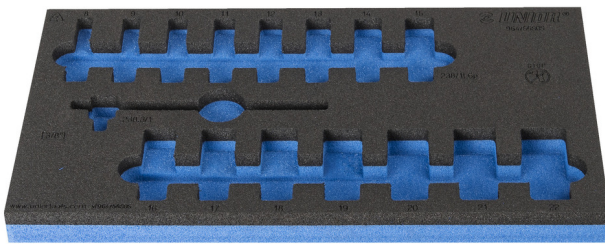

# SOS tool tray for 964/56SOS

VI964/56SOS

## Profile

## Caracteristicile produsului

- material: spuma polietilena de joasa densitate
- Tool tray dimension: 188 x 364 x 30 mm
- Compatible with drawers of Eurostyle, Eurovision, Europlus and Hercules (front drawers) line

625335

L

188

B

364

H

30

44