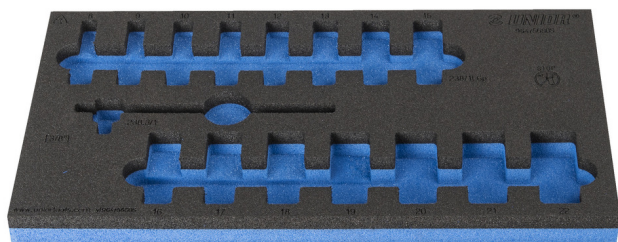

SOS tool tray for 964/56SOS

v1964/56SOS

Profiles

[_\(/mk/support/warranty\)](http://mk/support/warranty)

Product features

- материјал: полиетиленска пена со мала густина
- Tool tray dimension: 188 x 364 x 30 mm
- Compatible with drawers of Eurostyle, Eurovision, Europlus and Hercules (front drawers) line

940E
940EV
920PLUS

1/3

188 x 364 x 30

625335

L

188

B

364