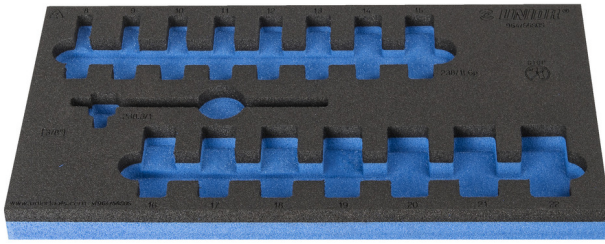

# SOS tool tray for 964/56SOS

VI964/56SOS

## 제품 특징

- material: low density polyethylene foam
- Tool tray dimension: 188 x 364 x 30 mm
- Compatible with drawers of Eurostyle, Eurovision, Europlus and Hercules (front drawers) line

625335

L

188

B

364

H