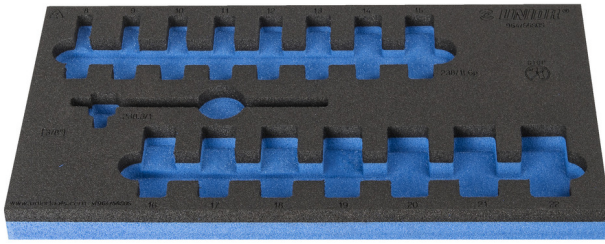

SOS tool tray for 964/56SOS

vI964/56SOS

프로파일

제품 특징

- material: low density polyethylene foam
- Tool tray dimension: 188 x 364 x 30 mm
- Compatible with drawers of Eurostyle, Eurovision, Euromotion, Europlus and Hercules (front drawers) line

L

B

H

625335

188

364

30

44

* Images of products are symbolic. All dimensions are in mm, and weight in grams. All listed dimensions may vary in tolerance.