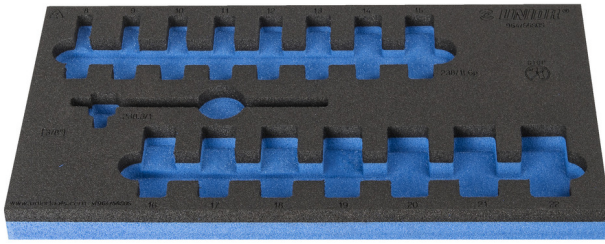

SOS tool tray for 964/56SOS

vI964/56SOS

프로파일

제품 특징

- material: low density polyethylene foam
- Tool tray dimension: 188 x 364 x 30 mm
- Compatible with drawers of Eurostyle, Eurovision, Euromotion, Europlus and Hercules (front drawers) line

625335

L

188

B

364

H

30

44

* Images of products are symbolic. All dimensions are in mm, and weight in grams. All listed dimensions may vary in tolerance.