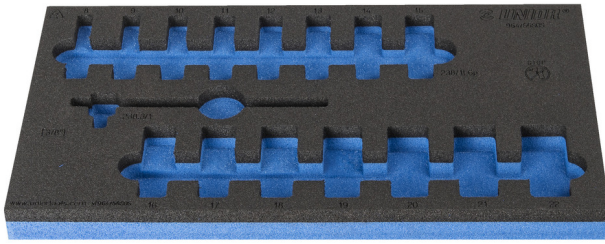

# SOS tool tray for 964/56SOS

vI964/56SOS

## 제품 특징

- material: low density polyethylene foam
- Tool tray dimension: 188 x 364 x 30 mm
- Compatible with drawers of Eurostyle, Eurovision, Euromotion, Europlus and Hercules (front drawers) line

625335

L

188

B

364

H

30

44

\* Images of products are symbolic. All dimensions are in mm, and weight is in grams. All listed dimensions may vary in tolerance.