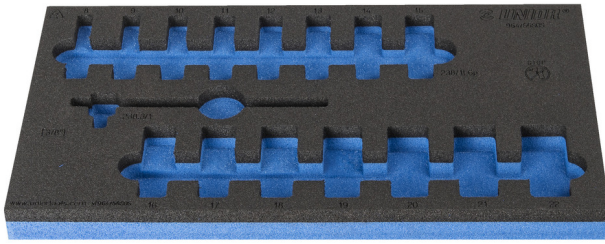

SOS tool tray for 964/56SOS

vI964/56SOS

프로파일

제품 특징

- material: low density polyethylene foam
- Tool tray dimension: 188 x 364 x 30 mm
- Compatible with drawers of Eurostyle, Eurovision, Euromotion, Europlus and Hercules (front drawers) line

L

B

H

625335

188

364

30

44

* Images of products are symbolic. All dimensions are in mm, and weight is in grams. All listed dimensions may vary in tolerance.