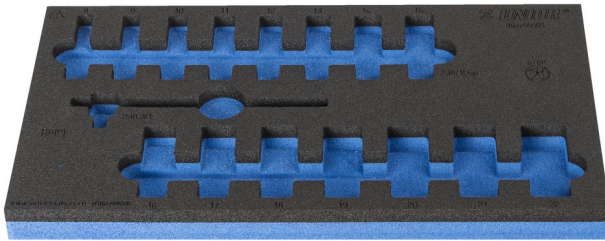

# SOS tool tray for 964/56SOS

VI964/56SOS

## Profiles

## Product features

- material: low density polyethylene foam
- Tool tray dimension: 188 x 364 x 30 mm
- Compatible with drawers of Eurostyle, Eurovision, Europlus and Hercules (front drawers) line

625335

L

188

B

364

H

30

44

\* Images of products are symbolic. All dimensions are in mm, and weight in grams. All listed dimensions may vary in tolerance.