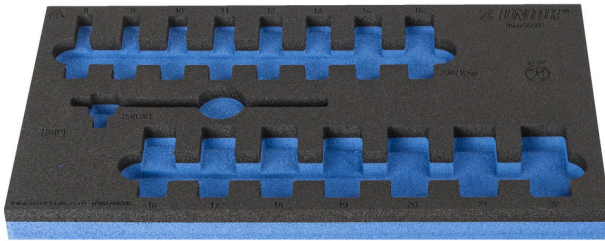

# SOS tool tray for 964/56SOS

vI964/56SOS

## Profiles

## Product features

- material: low density polyethylene foam
- Tool tray dimension: 188 x 364 x 30 mm
- Compatible with drawers of Eurostyle, Eurovision, Euromotion, Europlus and Hercules (front drawers) line