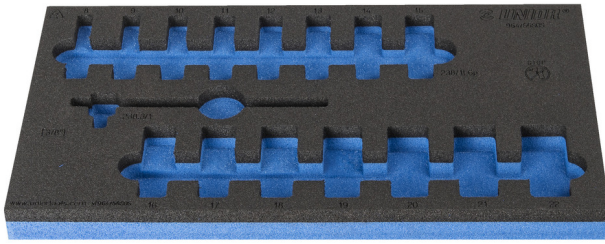

# SOS tool tray for 964/56SOS

VI964/56SOS

## 产品属性

- 材料：低密度聚乙烯泡沫
- Tool tray dimension: 188 x 364 x 30 mm
- Compatible with drawers of Eurostyle, Eurovision, Euromotion, Europlus and Hercules (front drawers) line

625335

L

188

B

364

H