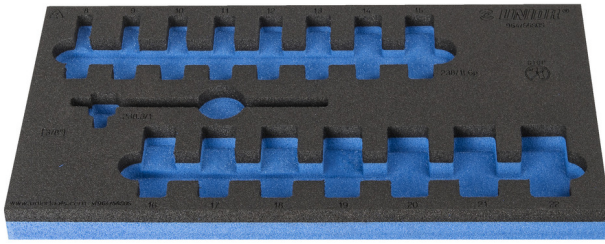

# SOS tool tray for 964/56SOS

vI964/56SOS

## 产品属性

- 材料：低密度聚乙烯泡沫
- Tool tray dimension: 188 x 364 x 30 mm
- Compatible with drawers of Eurostyle, Eurovision, Euromotion, Europlus and Hercules (front drawers) line

625335

L

188

B

364

H