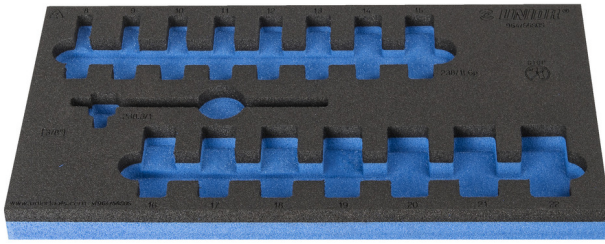

# SOS tool tray for 964/56SOS

VI964/56SOS

## Product attributen

- material: low density polyethylene foam
- Tool tray dimension: 188 x 364 x 30 mm
- Compatible with drawers of Eurostyle, Eurovision, Euromotion, Europlus and Hercules (front drawers) line

625335

L

188

B

364

H

30

44