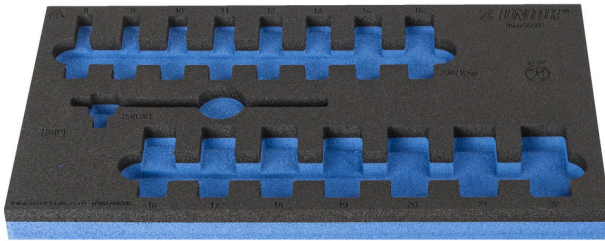

SOS tool tray for 964/56SOS

vI964/56SOS

Profiles

Product features

- material: low density polyethylene foam
- Tool tray dimension: 188 x 364 x 30 mm
- Compatible with drawers of Eurostyle, Eurovision, Euromotion, Europlus and Hercules (front drawers) line

625335

L

188

B

364

H

30

44

* Images of products are symbolic. All dimensions are in mm, and weight in grams. All listed dimensions may vary in tolerance.