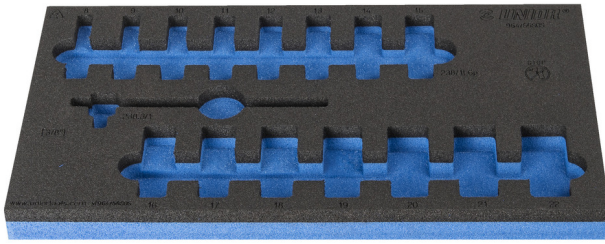

# SOS tool tray for 964/56SOS

vI964/56SOS

## Profiles

## Product features

- material: low density polyethylene foam
- Tool tray dimension: 188 x 364 x 30 mm
- Compatible with drawers of Eurostyle, Eurovision, Euromotion, Europlus and Hercules (front drawers) line

625335

L

188

B

364

H

30

44