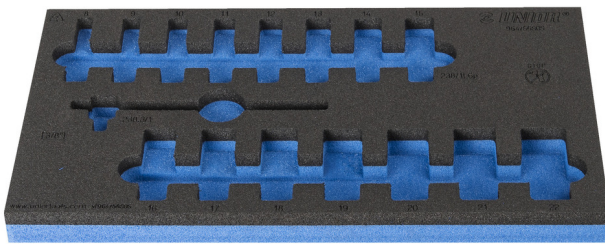

# SOS tool tray for 964/56SOS

VI964/56SOS

## Profiles

## Product features

- material: low density polyethylene foam
- Tool tray dimension: 188 x 364 x 30 mm
- Compatible with drawers of Eurostyle, Eurovision, Europlus and Hercules (front drawers) line

625335

L

188

B

364

H

30

44

\* Images of products are symbolic. All dimensions are in mm, and weight in grams. All listed dimensions may vary in tolerance.